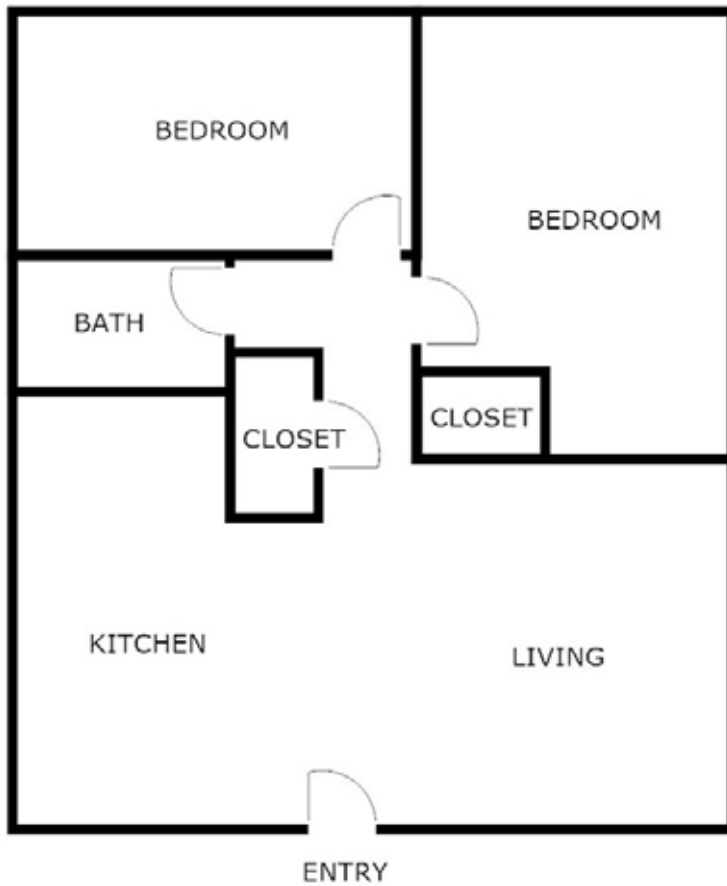

## 2 Bedroom 1 Bath Apartment

720 Sq. Ft.

RENT

DEPOSIT

DATE AVAILABLE

NOTES

Mapleplaceapartmentliving.com

relax, enjoy, live!