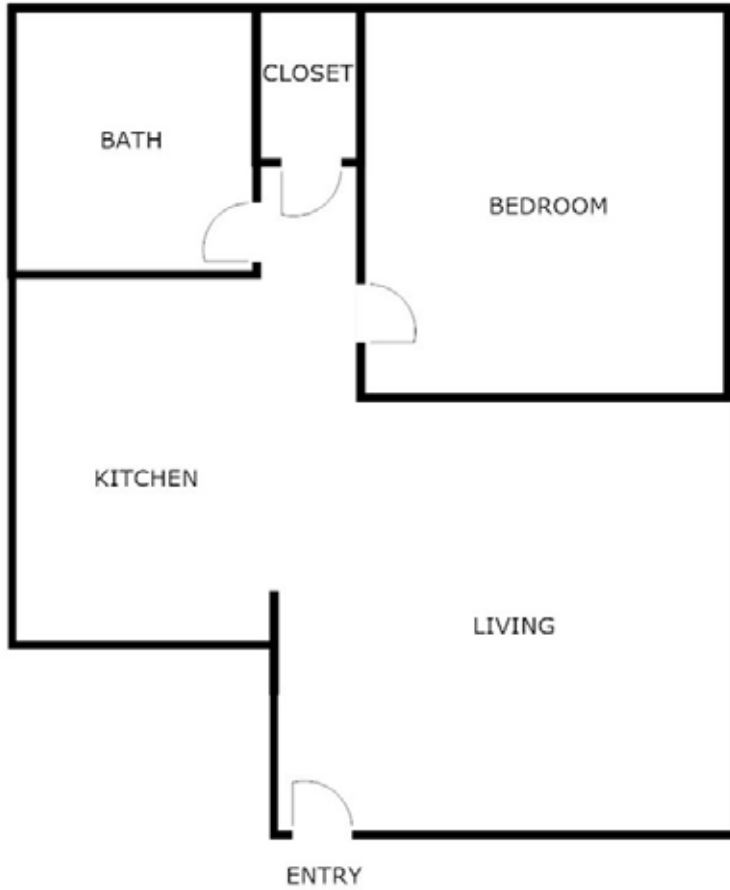

Maple Place

PRE/MIER Real Estate Management LLC

641 260 0454

1 Bedroom 1 Bath Apartment

600 Sq. Ft.

RENT

DEPOSIT

DATE AVAILABLE